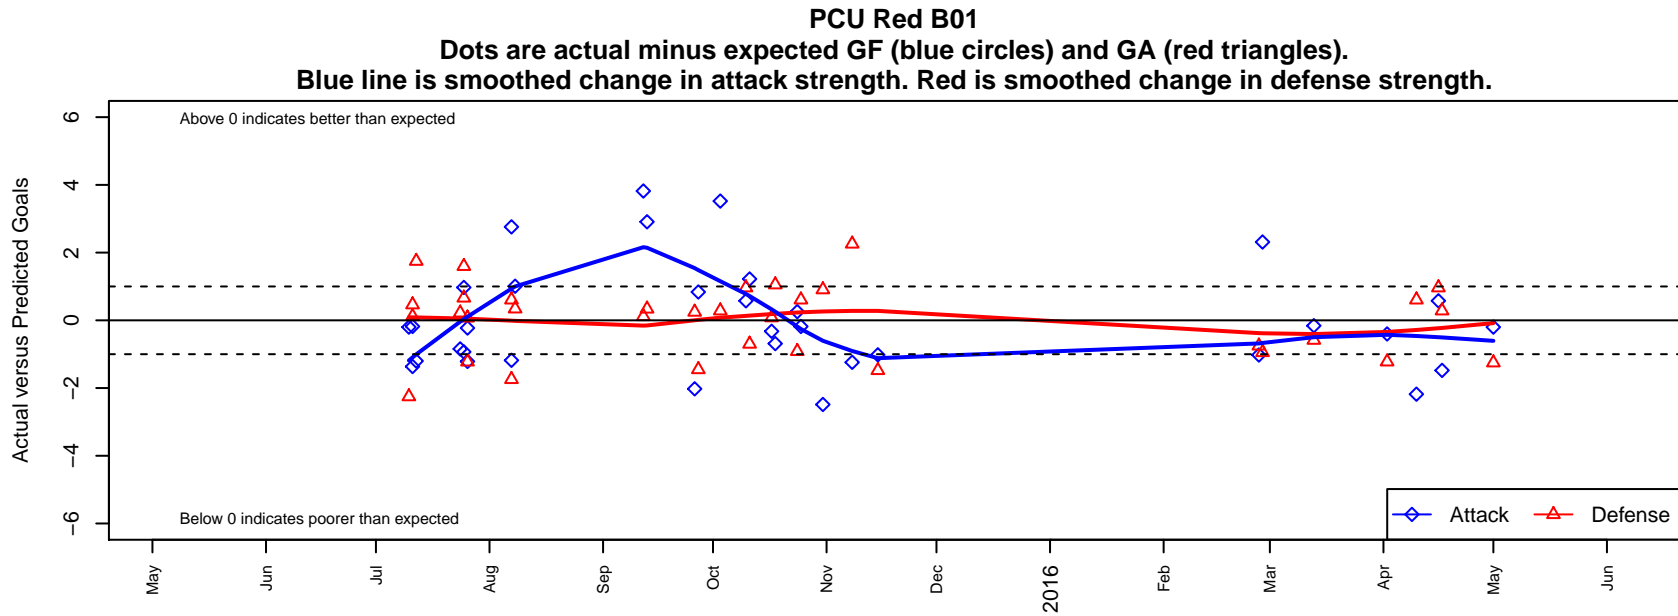

# PCU Red B01

Portland City United SC  
 Portland, OR  
 B01 total strength=988  
 attack=2.33 defense=1.58  
 fall league = PTT B01 Div 1 White  
 spr league = Spr OYS B01 Div 1 White

alt names used:  
 Portland City United – PCU 01 Boys  
 PCU B01  
 PCU 01B Red  
 PORTLAND CITY UNITED SCPCU 01B RED  
 PCU 01B Red  
 PCU 01B Red

**attack and defense variance (black dot)  
relative to other teams  
and top 10 in region**

**attack and defense rating  
relative to others at age  
and all opponents in last 13 months**

**Performance relative to 13 month average**