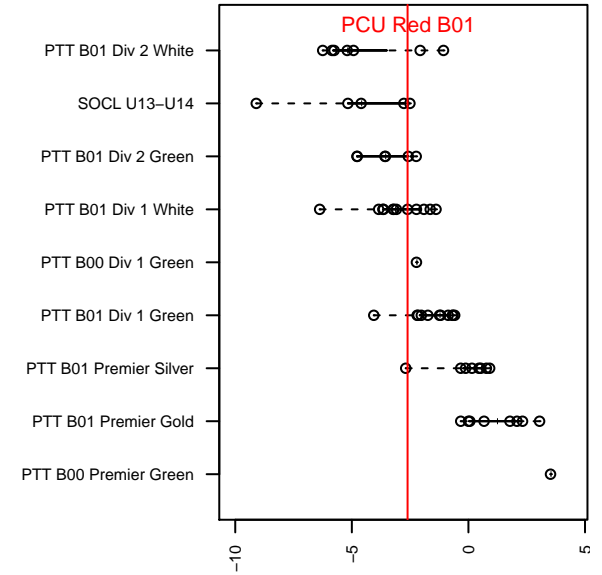

# PCU Red B01

Portland City United SC  
 Portland, OR  
 B01 total strength=988  
 attack=2.33 defense=1.58  
 fall league = PTT B01 Div 1 White  
 spr league = Spr OYS B01 Div 1 White

alt names used:  
 Portland City United – PCU 01 Boys  
 PCU B01  
 PCU 01B Red  
 PORTLAND CITY UNITED SCPCU 01B RED  
 PCU 01B Red  
 PCU 01B Red

**attack and defense variance (black dot)  
relative to other teams  
and top 10 in region**

**attack and defense rating  
relative to others at age  
and all opponents in last 13 months**

**Performance relative to 13 month average**